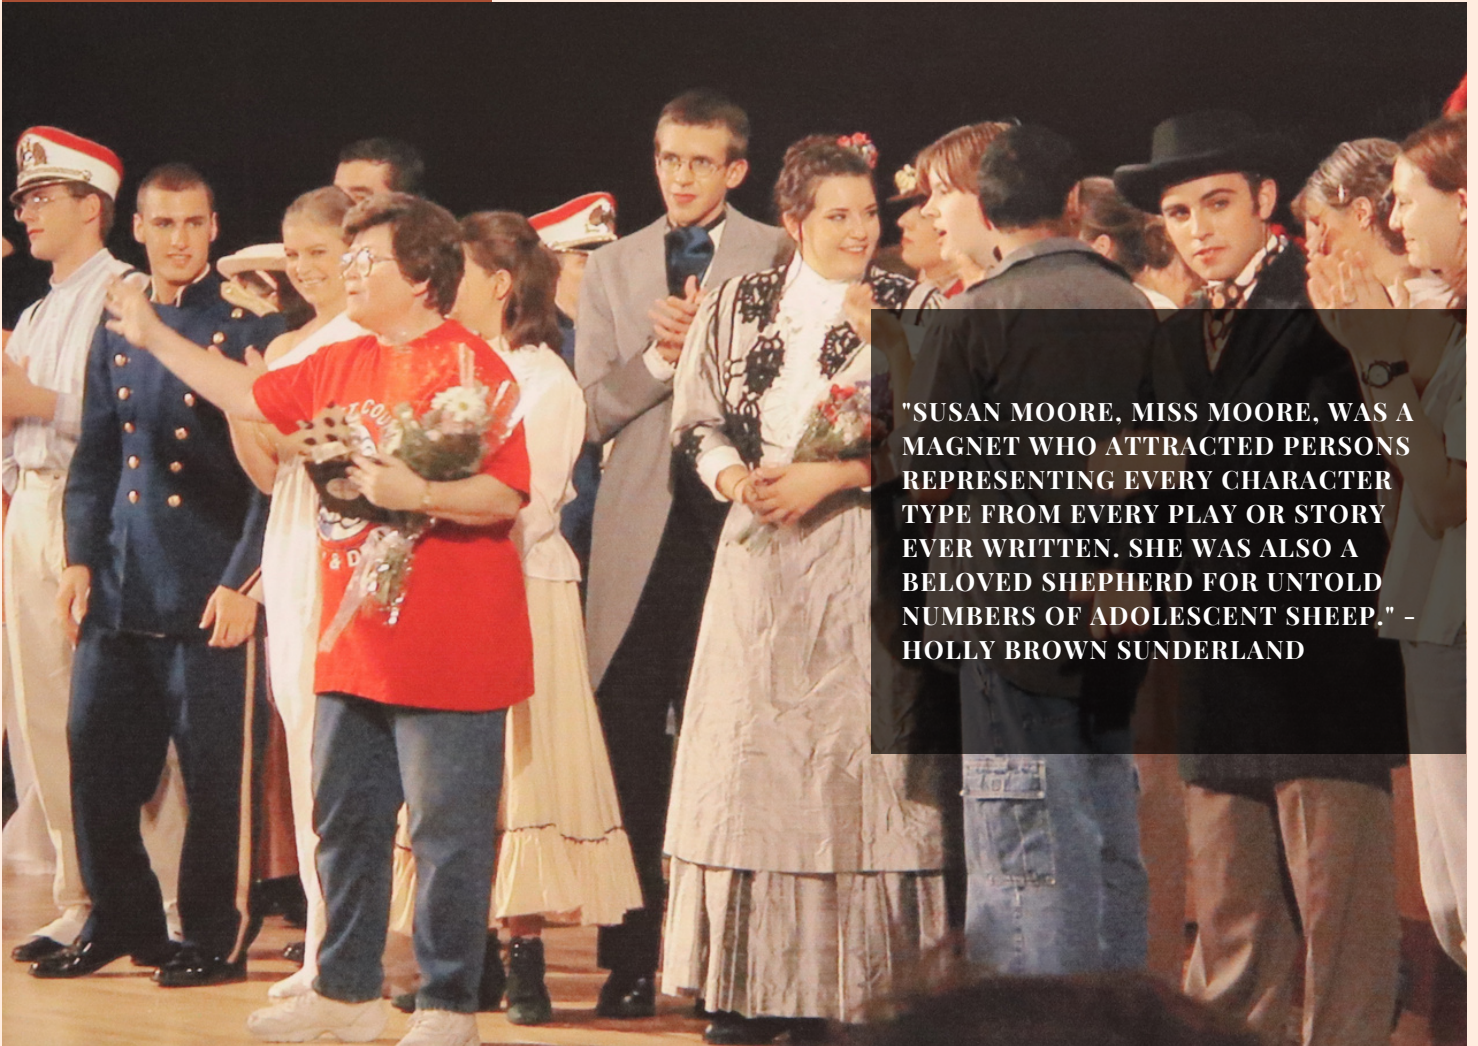

JUNE 2023

REMEMBERING SUSAN

GEORGETOWN & SCOTT COUNTY MUSEUM

"SUSAN MOORE, MISS MOORE, WAS A MAGNET WHO ATTRACTED PERSONS REPRESENTING EVERY CHARACTER TYPE FROM EVERY PLAY OR STORY EVER WRITTEN. SHE WAS ALSO A BELOVED SHEPHERD FOR UNTOLD NUMBERS OF ADOLESCENT SHEEP." - HOLLY BROWN SUNDERLAND

THE WOMAN BEHIND THE CURTAIN

The Georgetown & Scott County Museum tries to feature local personalities throughout the year. When Susan Moore's name was mentioned it was a definite "yes!" Susan Elaine Moore was a teacher at Scott County High School for over 30 years. She was a knowledgeable and vibrant woman who affected the lives of many in the Georgetown and Scott County community. Susan produced over 80 plays including titles like "West Side Story", "Hello Dolly" and "You Can't Take it with You." One cannot count all the students that she encouraged over the years.